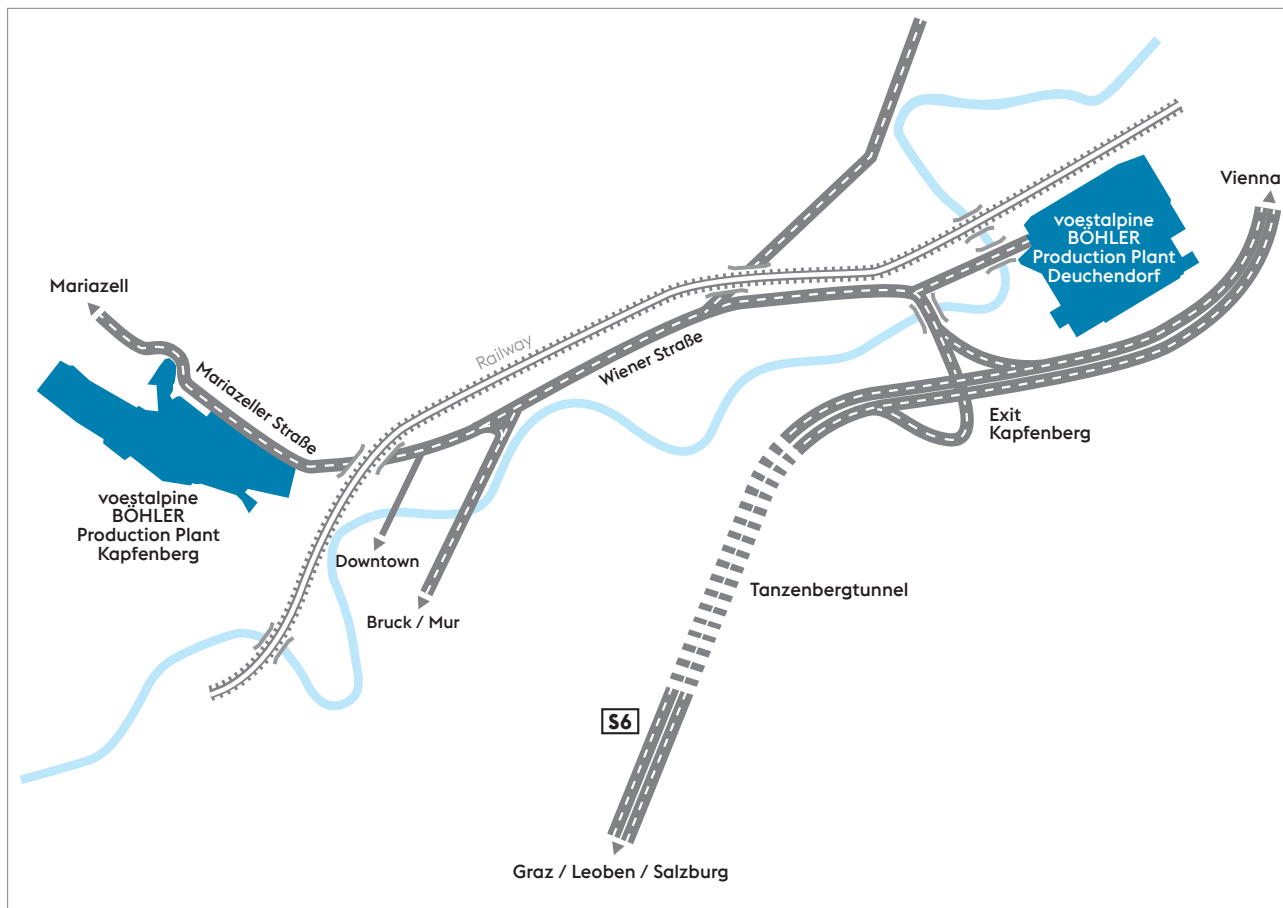

DIRECTIONS AND PRODUCTION PLANT KAPFENBERG AND DEUCHENDORF

Production Plant Kapfenberg

Mariazellerstraße 25
8605 Kapfenberg
+43 - 3862 - 207418
bohler-aerospace@voestalpine.com

Production Plant Deuchendorf