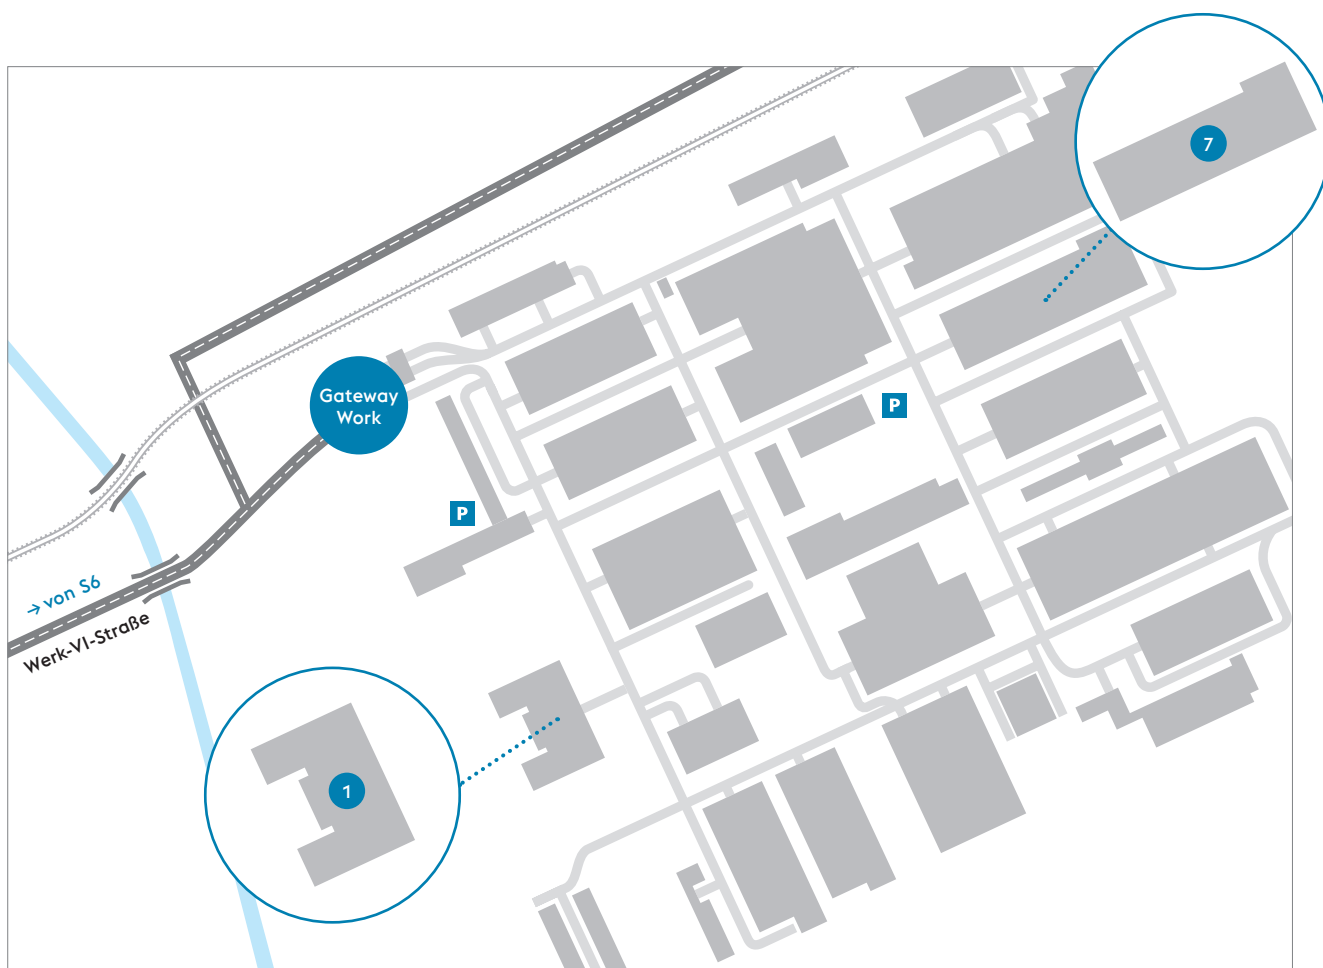

DIRECTIONS

PRODUCTION PLANT DEUCHENDORF